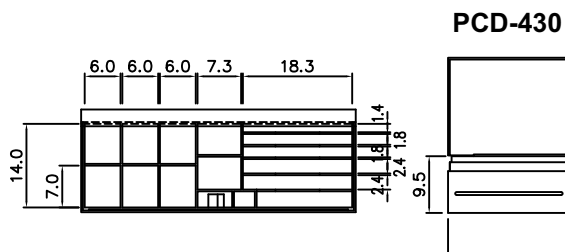

SPECIFICATIONS

	PCD-426	PCD-354	PCD-430
Dimensions (mm)	410W x 405D x 100H	350W x 405D x 90H	460W x 172D x 100H
Gross Weight	7.5 kg	5.1 kg	5.5 kg
Net Weight	6.6 kg	4.3 kg	4.9 kg
Tray	4 or 5 Bill, 8 Coin	4 Bill, 8 Coin	6 Bill, 8 Coin
Slip Slot	1	2	1
Position Key Lock	3	3	1
Color	Ivory or Black or Beige		
Material	Body: Steel, Tray: ABS plastic, Clips: Metal		
Micro Switch	Optional		
Printer Interface	RJ-11, 24V(Standard) or 12V(Optional)		
RS-232 Interface	DB9 female, 12V		N/A
Key Sets	50		6
Power Adaptor	RS-232 interface: 12V 1A Printer interface: N/A		N/A

DIMENSIONS

PCD-426 □-□

Interface
P = Printer
R = RS-232

Color
M = Ivory
B = Black

PCD-354 □-□

Interface
P = Printer
R = RS-232

Color
M = Ivory (Option)
B = Black

PCD-430 □