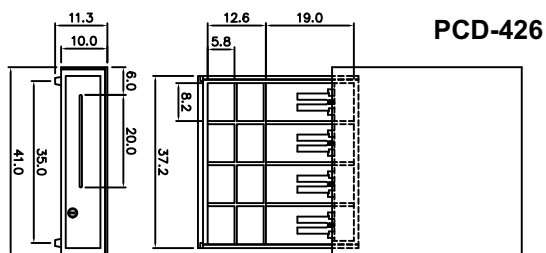

Robust, Durable, Cost-effective Cash Drawer

PCD-426/354/430 Series

TYSSO®

Insist on the Best

PCD-426

PCD-430

PCD-354

The PCD series cash drawers are robust, durable, cost-effective models with RS-232 or RJ-11 printer interfaces featuring heavy duty metallic structure. The adjustable coin/bill compartments and slip slots for checks or large bills allow more flexible applications. Up to 50 sets of keys and 3 position key lock are provided for maximum cash security.

FEATURES

- Steel structure & metallic clips
- 50 sets of keys and 3 position key lock ensure maximum security
- RS-232 or RJ-11 6-pin printer interface operation
- Slip-slot for checks and large bills storage
- 8 coin & 4-6 bill adjustable compartments
- Black, ivory, or beige selectable
- Micro switch and lockable lids optional

SPECIFICATIONS

	PCD-426	PCD-354	PCD-430
Dimensions (mm)	410W x 405D x 100H	350W x 405D x 90H	460W x 172D x 100H
Gross Weight	7.5 kg	5.1 kg	5.5 kg
Net Weight	6.6 kg	4.3 kg	4.9 kg
Tray	4 or 5 Bill, 8 Coin	4 Bill, 8 Coin	6 Bill, 8 Coin
Slip Slot	1	2	1
Position Key Lock	3	3	1
Color	Ivory or Black or Beige		
Material	Body: Steel, Tray: ABS plastic, Clips: Metal		
Micro Switch	Optional		
Printer Interface	RJ-11, 24V(Standard) or 12V(Optional)		
RS-232 Interface	DB9 female, 12V		N/A
Key Sets	50		6
Power Adaptor	RS-232 interface: 12V 1A Printer interface: N/A		N/A

DIMENSIONS

PCD-426 □-□

Interface
P = Printer
R = RS-232

Color
M = Ivory
B = Black

PCD-354 □-□

Interface
P = Printer
R = RS-232

Color
M = Ivory (Option)
B = Black

PCD-430 □