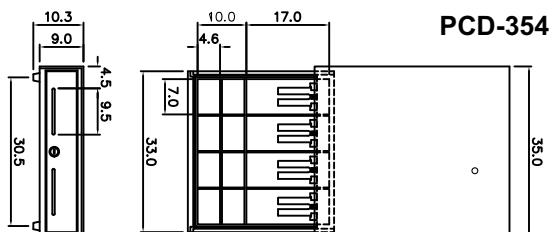

SPECIFICATIONS

	PCD-426	PCD-354	PCD-430
Dimensions (mm)	410W x 405D x 100H	350W x 405D x 90H	460W x 172D x 100H
Gross Weight	7.5 kg	5.1 kg	5.5 kg
Net Weight	6.6 kg	4.3 kg	4.9 kg
Tray	4 or 5 Bill, 8 Coin	4 Bill, 8 Coin	6 Bill, 8 Coin
Slip Slot	1	2	1
Position Key Lock	3	3	1
Color	Ivory or Black or Beige		
Material	Body: Steel, Tray: ABS plastic, Clips: Metal		
Micro Switch	Optional		
Printer Interface	RJ-11, 24V(Standard) or 12V(Optional)		
RS-232 Interface	DB9 female, 12V		N/A
Key Sets	50		6
Power Adaptor	RS-232 interface: 12V 1A Printer interface: N/A		N/A

DIMENSIONS

PCD-426 □-□

Interface
P = Printer
R = RS-232

Color
M = Ivory
B = Black

PCD-354 □-□

Interface
P = Printer
R = RS-232

Color
M = Ivory (Option)
B = Black

PCD-430 □